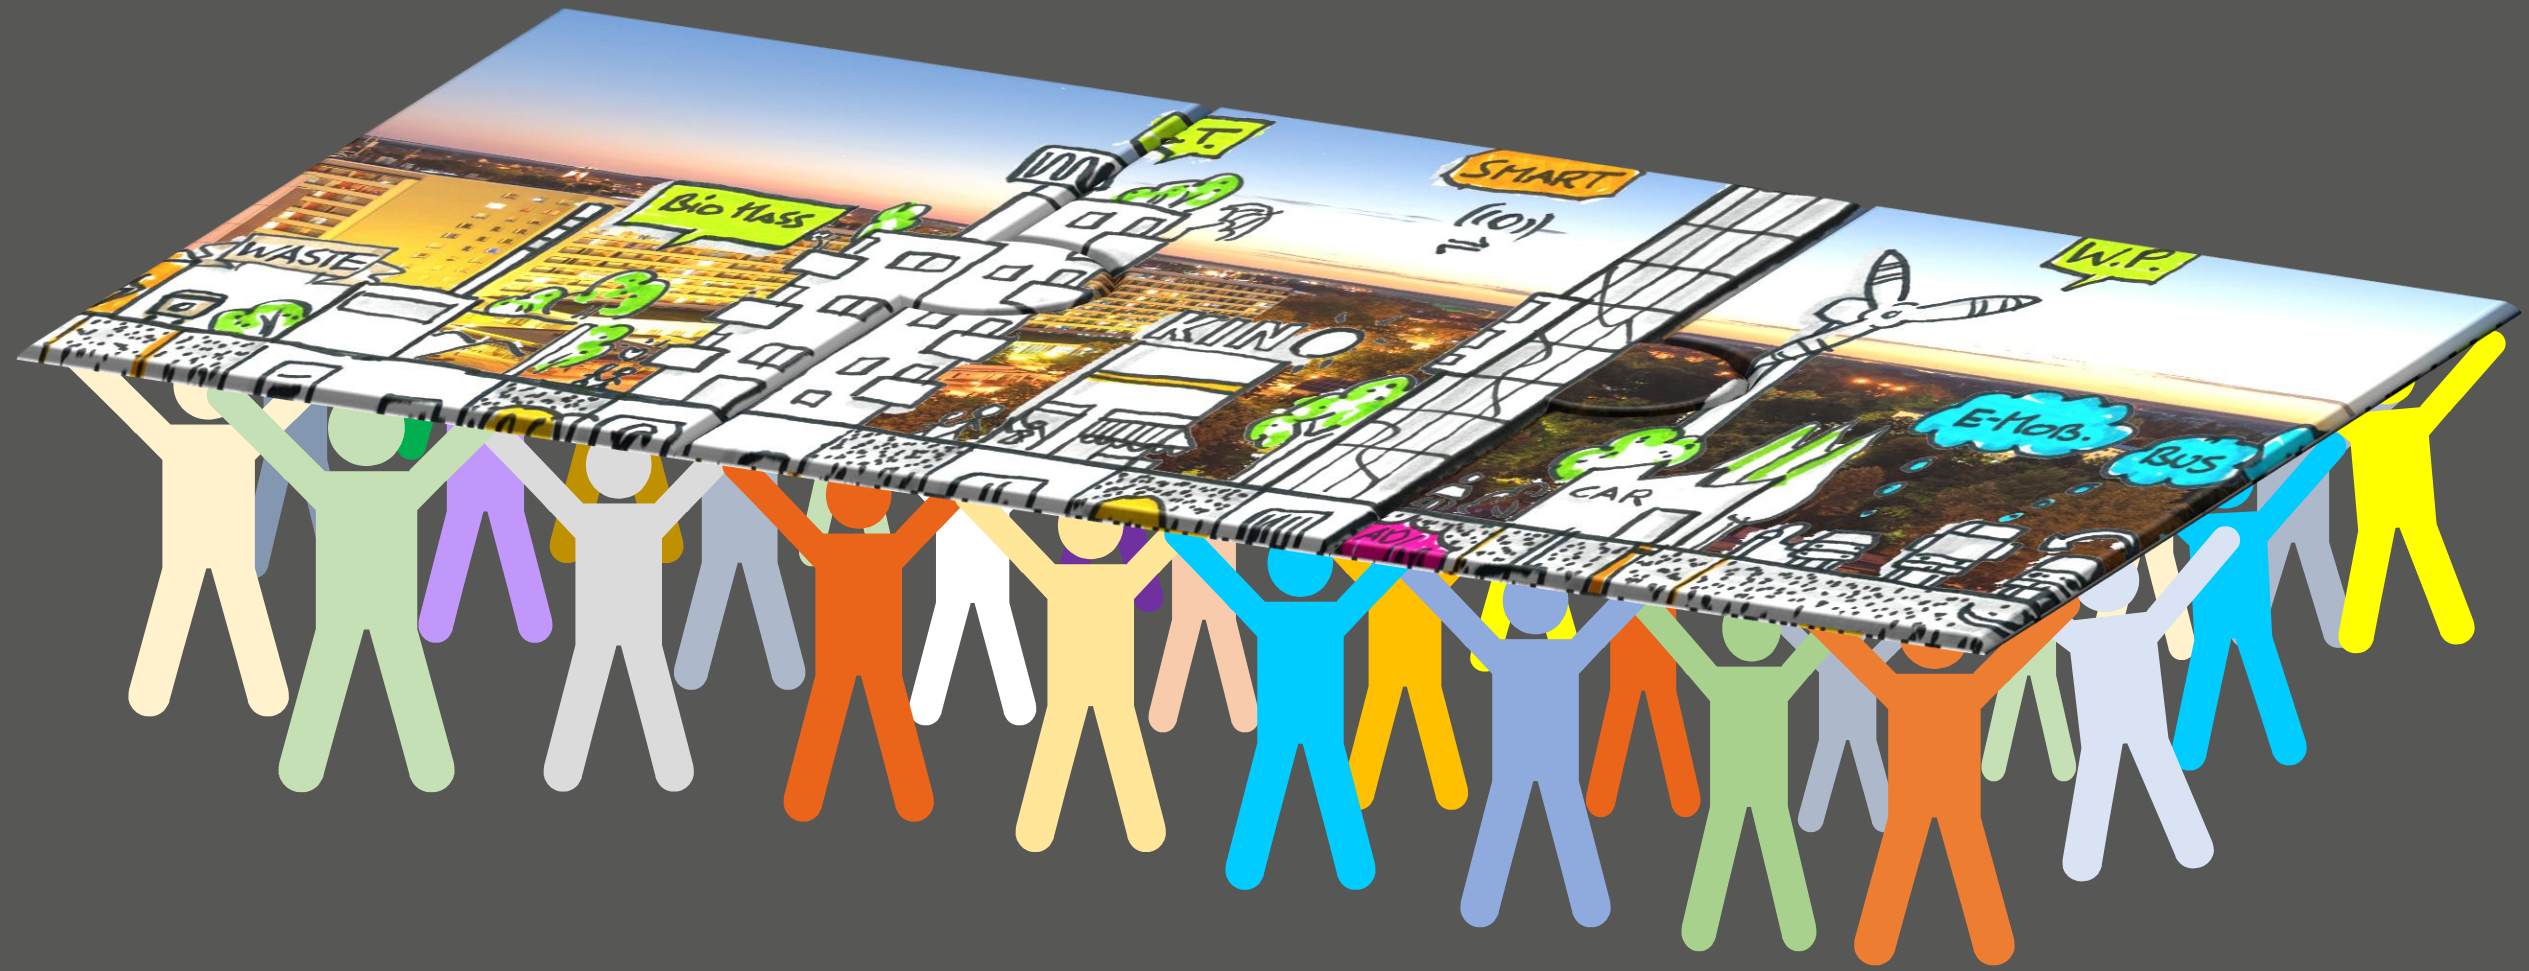

DZA

Deutsches Zentrum
für Alterspolitik
**BESUCHER
ZENTRUM**

Öffnungszeiten
Montag - Freitag, 9h - 18h

An aerial photograph of the town of Hoyerswerda, showing a dense residential area with many houses featuring red-tiled roofs. A prominent white church tower with a green roof is visible on the right side. The town is surrounded by greenery and trees. In the background, a line of wind turbines is visible against a blue sky with light clouds. A semi-transparent white box with a faint background image of the town is centered over the middle of the image, containing the text.